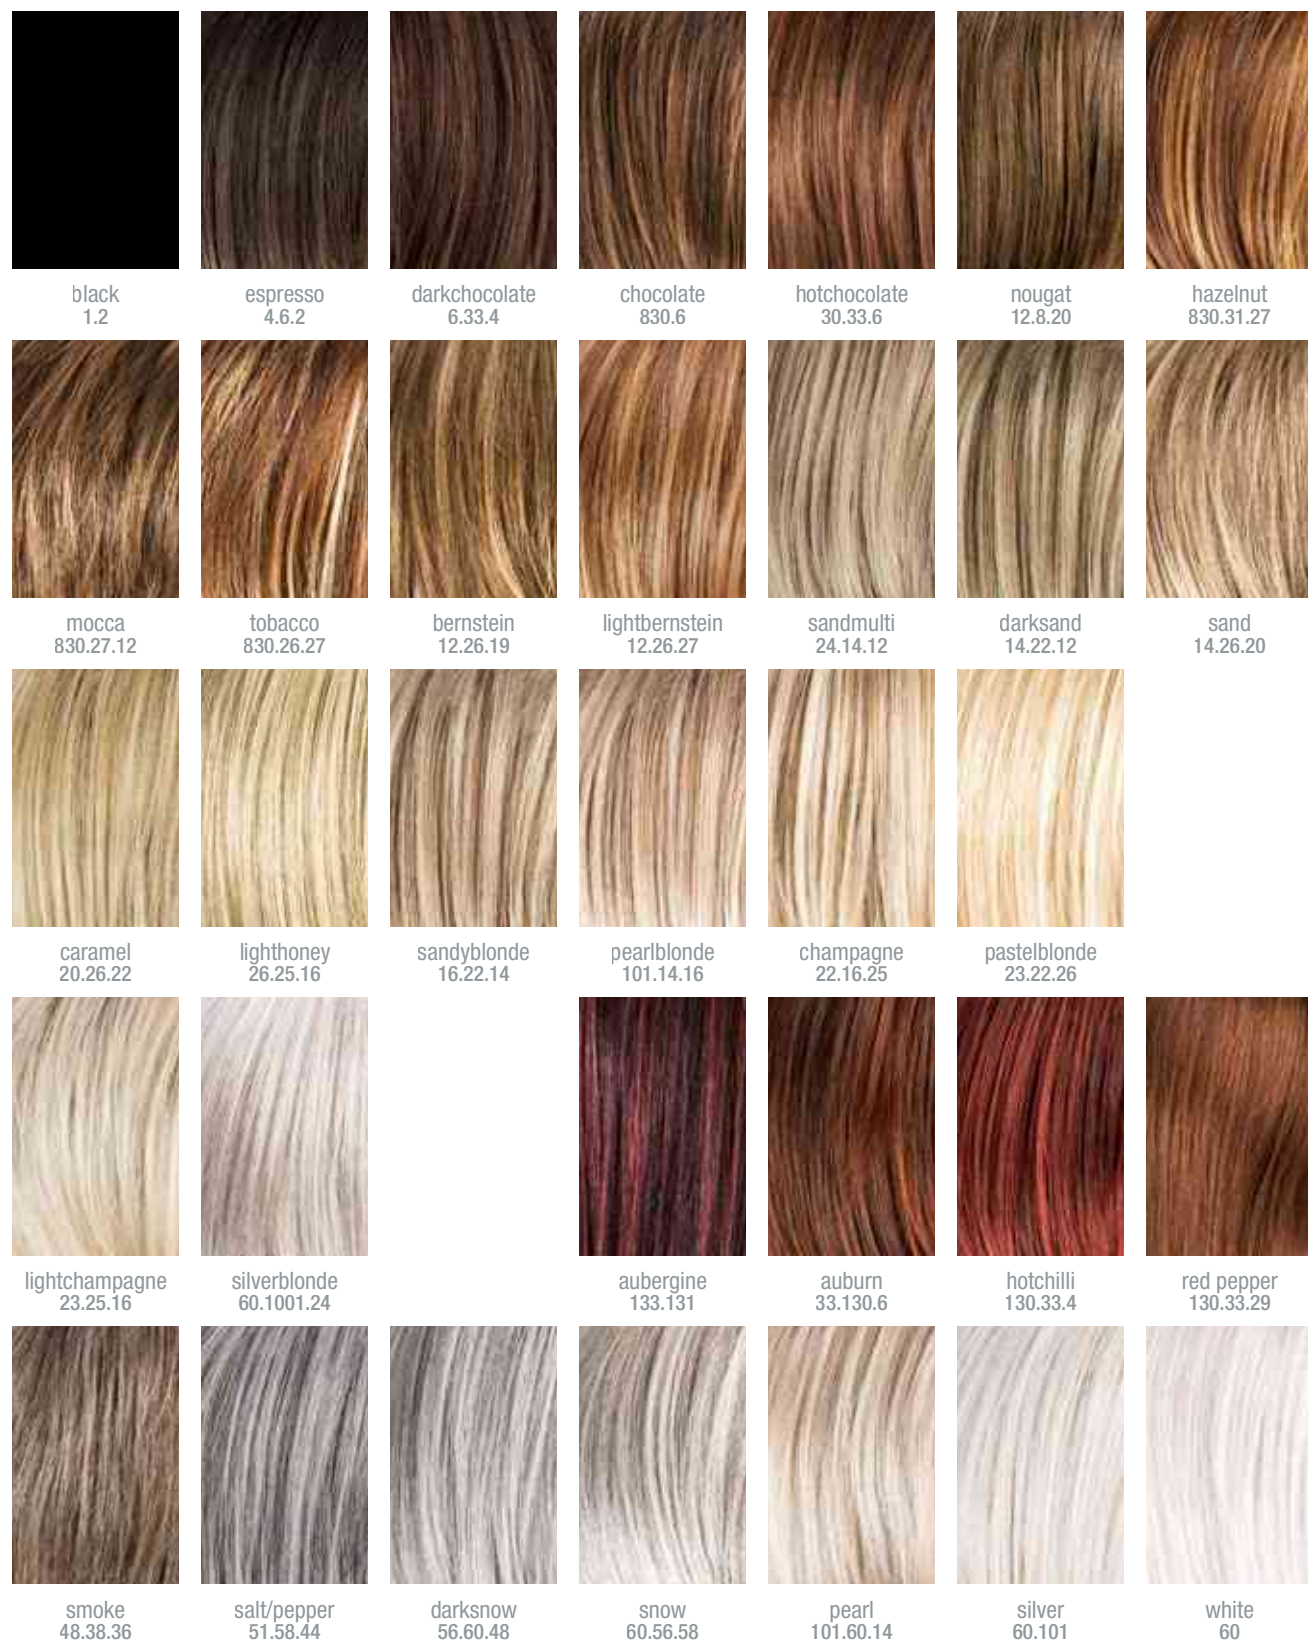

★★★★ 56-57

espresso rooted, darkchocolate rooted, chocolate lighted, hazelnut rooted, mocca lighted, bernstein rooted, caramel rooted, champagne rooted, **silverblonde rooted**, auburn lighted

joy

★★★★★ 14-17

espresso rooted, chocolate mix, mocca rooted, tobacco rooted, lightbernstein rooted, **sand rooted**, caramel rooted, sandyblonde rooted, pastelblonde rooted, auburn rooted

star

★★★★★ 46-49

espresso mix, darkchocolate mix, chocolate mix, hotchocolate mix, mocca mix, lightbernstein rooted, sand mix, caramel mix, **sandyblonde rooted**, champagne rooted, salt/pepper mix, snow mix

mirage

★★★★★ HIGH HEAT FIBER 70-73

espresso mix, darkchocolate mix, chocolate rooted, mocca rooted, **lightbernstein rooted**, sandyblonde mix, champagne rooted

vanity

★★★★ 26-27

darkchocolate rooted, chocolate mix, mocca rooted, bernstein rooted, **sandmulti rooted**, darksand rooted, sandyblonde rooted, champagne rooted, silverblonde rooted, salt/pepper rooted, pearl mix

colours

quality

★★★★★★

Monofilament + 100 % handgeknüpft
Monofilament + 100 % handmade
Monofilament + 100 % fait main
Monofilamento + 100 % fatta a mano
Monofilamento + 100 % anudada a mano

★★★★★

100 % handgeknüpft
100 % handmade
100 % fait main
100 % fatta a mano
100 % anudada a mano