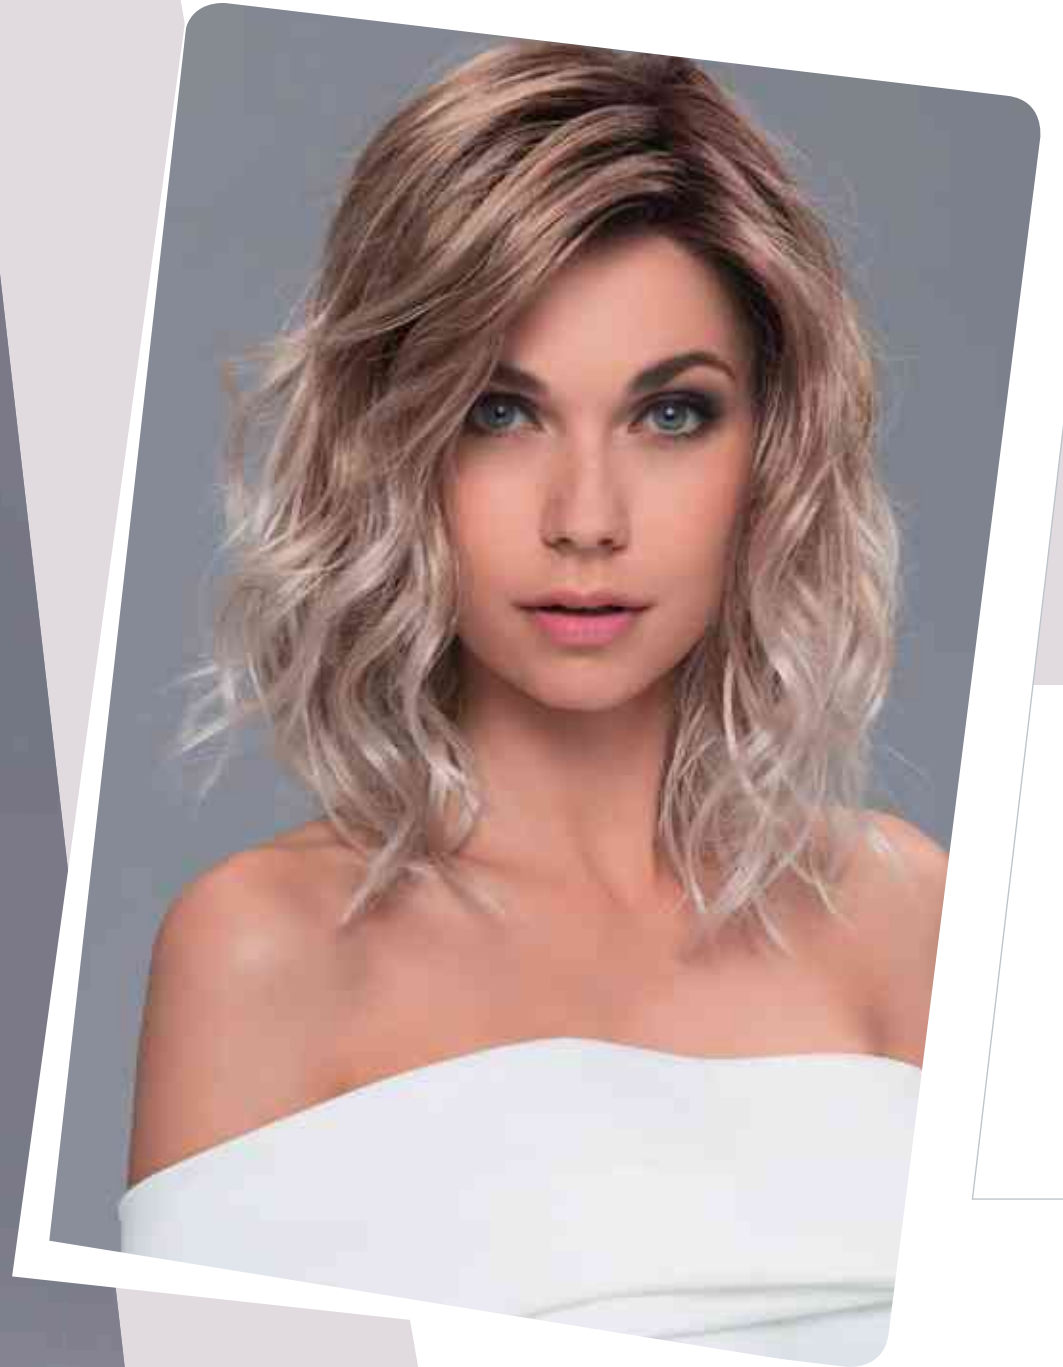

touch☆☆☆☆

espresso mix · darkchocolate mix · chocolate rooted · tobacco rooted ·
lightbernstein rooted · sandyblonde rooted · champagne rooted ·
candyblonde rooted · cherry mix